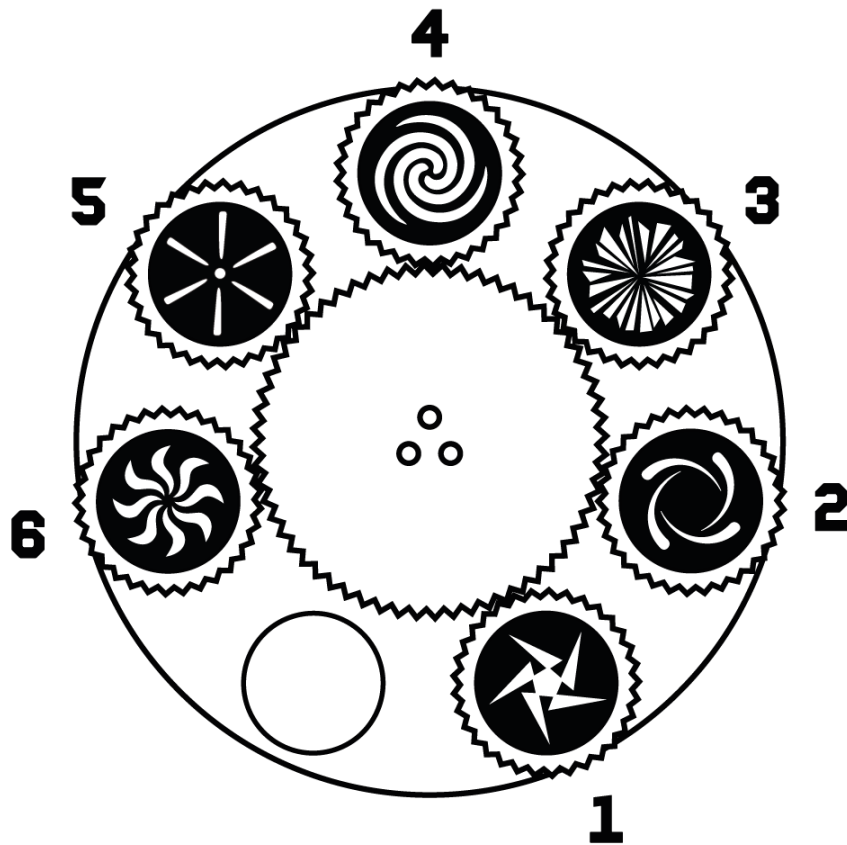

BEAMZ
MADE
EAZY

150.382 V2.1

FUZE75S

QUICK START GUIDE

CONTROL MENU

MENU				DESCRIPTION
DMX ADDR	A000-Axxx			DMX address setting
AUTO PLAY	Auto run	Internal program 1-9	Master/Alone	Auto program
	Music Run	Internal program 1-9	Master/Alone	Music Control
RESET	ALL Reset	On / Off		ALL Reset
	Scan Reset	On / Off		Scan Reset
	Color Reset	On / Off		Color Reset
	GOBO Reset	On / Off		GOBO Reset
	Other Reset			Other Reset
REVERSE PAN	On / Off			Reverse Pan
REVERSE TILT	On / Off			Reverse Tilt
SPECIAL	To default	On / Off		Reset Default
	Calibrat	Code		Calibration code
		PAN, TILT, Color Wheel, Gobo Wheel 1, Gobo Wheel 2, Focus, Prism		Calibration of the channel
	Temperatur	xxx °C / F		Current temperature
	Manual Ctrl	PAN = xxx		Manual control
	Mic SET	0-99%		Sensitivity of mic
	RF Remote	On / Off		Switch remote control function on /off
DMX MODE	13CH MODE			Standard Mode
	11CH MODE			Basic Mode
SCAN DEGREE	PAN Degree	630° / 540° / 360°		Select TILT Degree, default is 540°
	TILT Degree	270° / 180° / 90°		Select PAN Degree, default is 270°
VERSION	Vx.xx			Software version

GOBO WHEEL

A series of horizontal dotted lines for writing, spanning the width of the page.

A series of horizontal dotted lines for writing, spanning the width of the page.

A series of horizontal dotted lines for writing, spanning the width of the page.