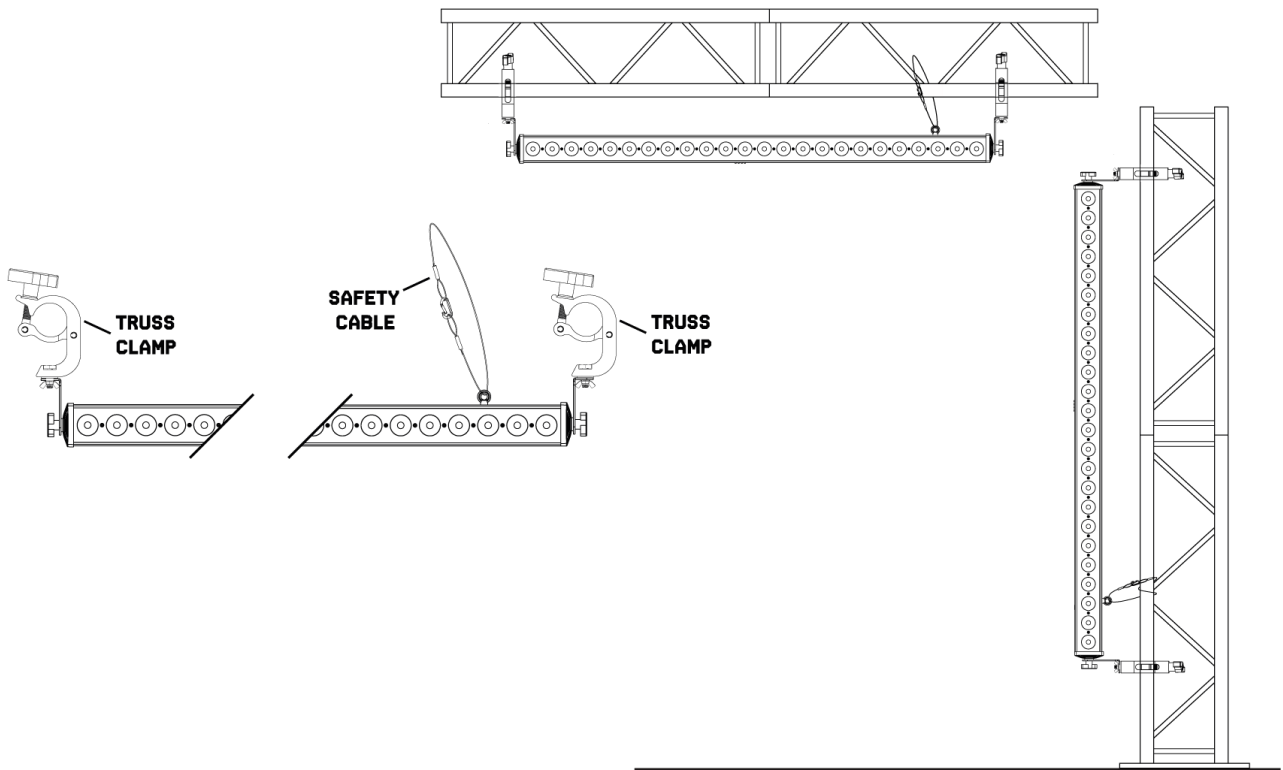

BEAMZ
MADE
EAZY

150.710 V1

LCB14 LED BAR

QUICK START GUIDE

CONTROL MENU

MENU		DESCRIPTION
ADDR	A001-A512	DMX start address
CHND	6Ch	DMX channel mode selection
	8Ch	
	12Ch	
	60Ch	
SLND	NASt	Master
	Sl1	Slave 1
	Sl2	Slave 2
SOUN	Su 0 - Su59	Sound program
	Se 0 - Se99	Sound sensitivity
AUTO	Au 0 - Au59	Auto mode selection
COLO	Co 1 - Co15	Colour macro
NANU	Red	Manual Colour
	Gree	
	Blue	
	Uhit	
DISP	dSIP	Display inversion
VER	Uxx	Software version