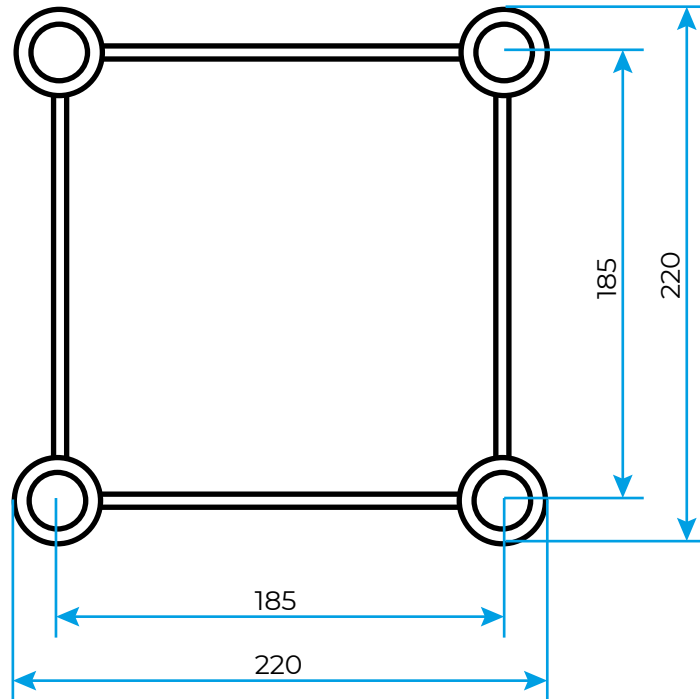

beamZ E24deco-C22

PROFESSIONAL

Size in millimeters