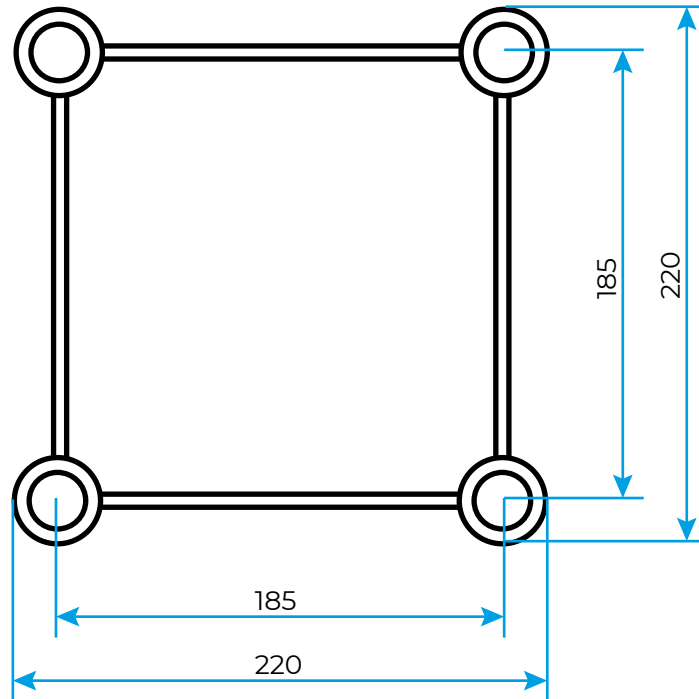

# beamZ E24deco-C55

PROFESSIONAL

Size in millimeters