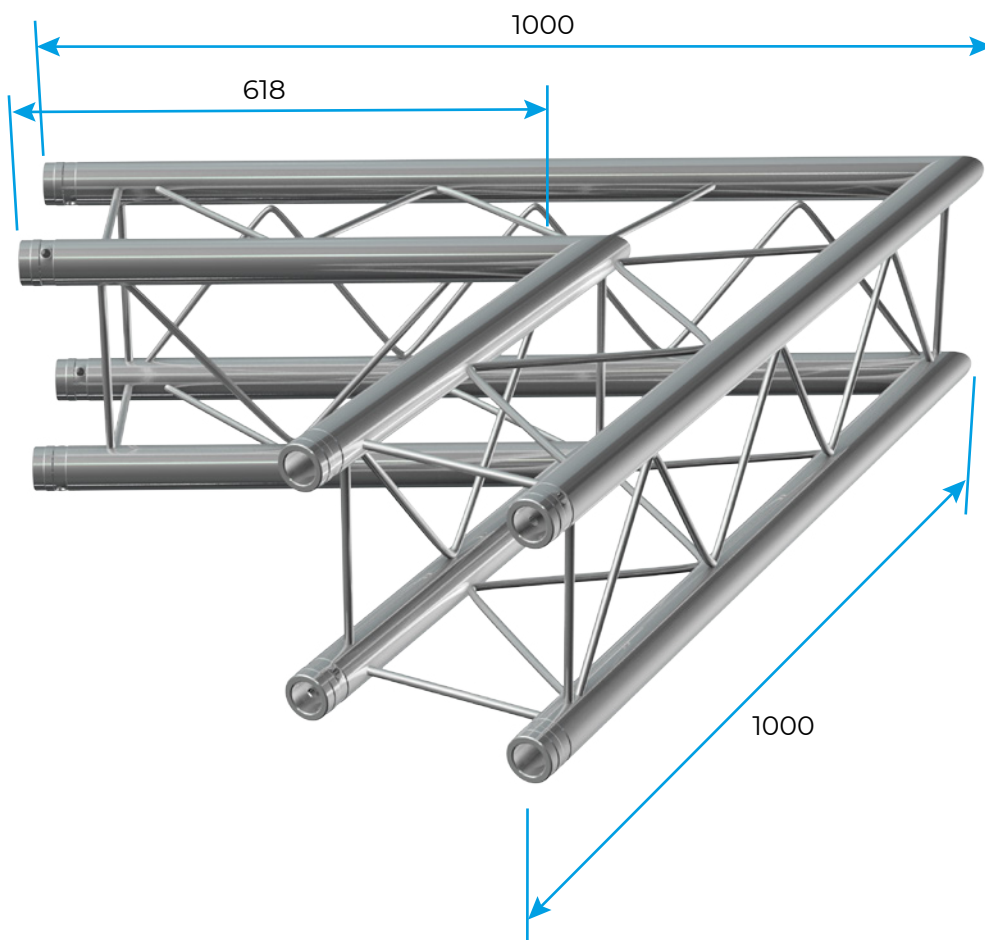

# beamZ E24deco-C20

PROFESSIONAL

Size in millimeters