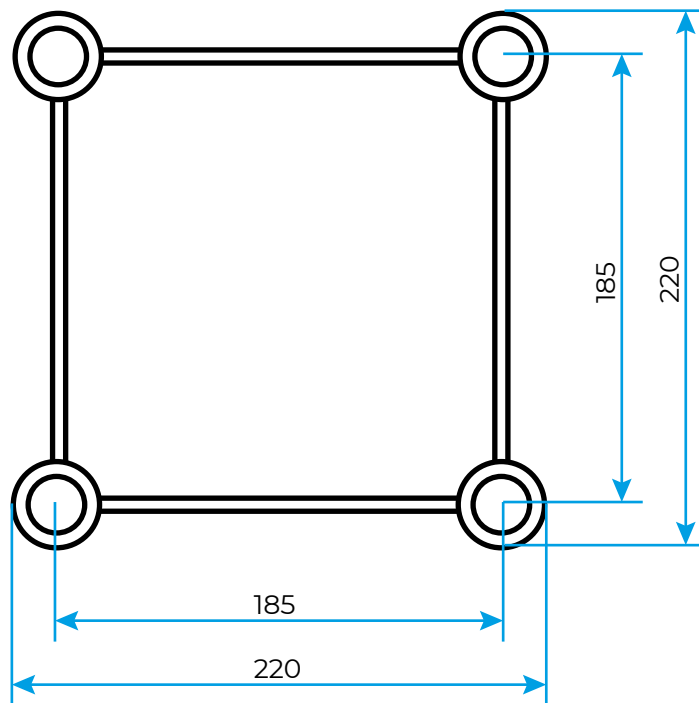

# beamZ E24deco-C20

PROFESSIONAL

Size in millimeters