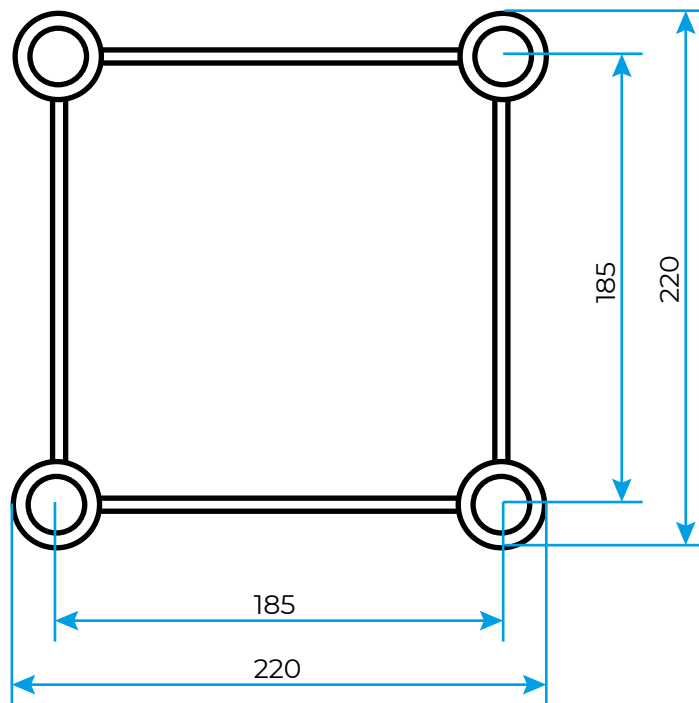

beamZ E24deco-T42

PROFESSIONAL

Size in millimeters