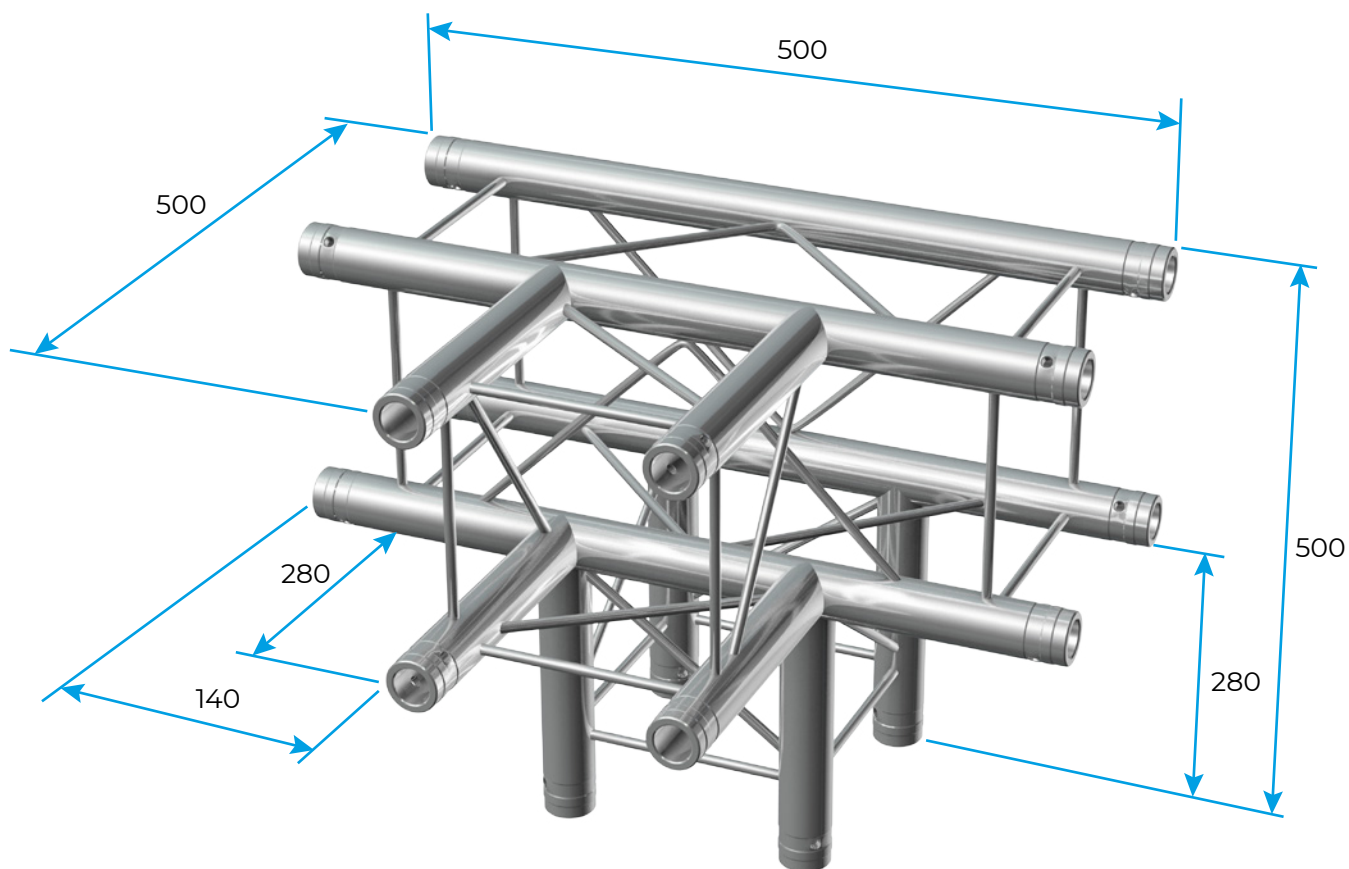

beamZ E24deco-T42

PROFESSIONAL

Size in millimeters