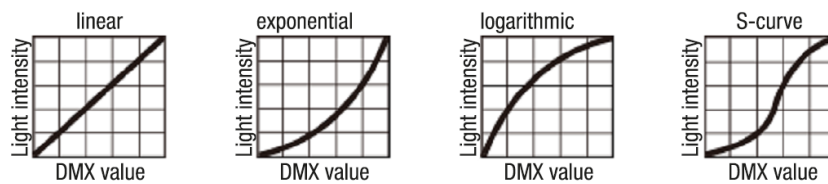

BEAMZ
MADE
EAZY

151.525 V1.0

NEUTRON-DOT
QUICK **START GUIDE**

CONTROL MENU

If the display is in standby, unlock it

MENU		DESCRIPTION			
DMX ADDRESS	Set DMX Adress	001-512			
MODE	DMX Mode	1 Ch			
		3 Ch			
		4 Ch			
		16 Ch			
		64 Ch			
		Slave	Slave		
	Auto	Auto Program	Program 1		
			...		
		Program30			
		Auto Speed	000-255		
		Static	Dimmer	000-255	
			Duration	000-255	
			Strobe	000-255	
			Dimmer Effect	000-255	
			Aura Dimmer	000-255	
			Aura CTC	000-255	
			Aura Macro	000-255	
			Aura Red	000-255	
			Aura Green	000-255	
			Aura Blue	000-255	
Program	000-255				
Program Speed	000-255				
SETTINGS	Display Rev	ON			
		OFF			
	Display	ON	Permanently on		
		OFF	Deactivation after approx.1 minute of inactivity		
	DMX Fail	Hold	Last command is held		
		Blackout	Blackout		
		Auto	Auto1 mode		
	Dimmer Curve	Linear	The light intensity increases linearly with the DMX value		
		Exp	Adjustment of the light intensity is finer in the lower DMX value range and coarser in the upper DMX value range		
		Log	Adjustment of the light intensity is coarser in the lower DMX value range and finer in the upper DMX value range		
		S-Curve	Adjustment of the light intensity is finer in the lower and upper DMX value ranges and coarser in the middle DMX value range		
	Dimmer Response	LED	The spotlight responds abruptly to changes in the DMX value		
		Halogen	The spot behaves in a manner similar to that of a halogen lamp with gentle changes in brightness		
	LED Frequency	800Hz		Setting the LED PWM frequency	
		1200Hz			
		2000Hz			
		3600 Hz			

DIMMING CURVES

DMX CHANNELS

1 CHANNEL

CHANNEL	FUNCTION	VALUE	DESCRIPTION
1	BEAM DIMMER	000-255	0%-100%

3 CHANNEL

CHANNEL	FUNCTION	VALUE	DESCRIPTION
1	BEAM DIMMER	000-255	0%-100%
2	DURATION	000-255	Beam Strobe Duration 7-650ms
3	BEAM STROBE	000-005	Strobe Open
		006-010	Strobe Close
		011-250	Strobe slow->fast-<0-20Hz
		251-255	Strobe Open