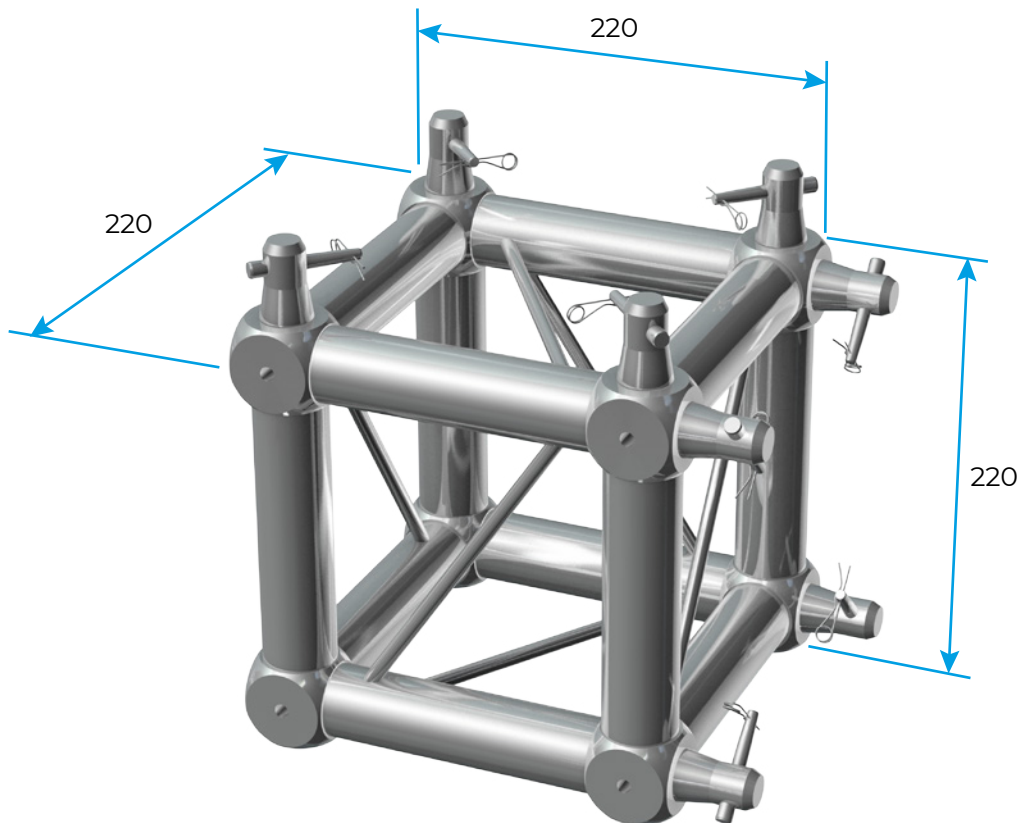

beamZ E24deco-box

PROFESSIONAL

Size in millimeters