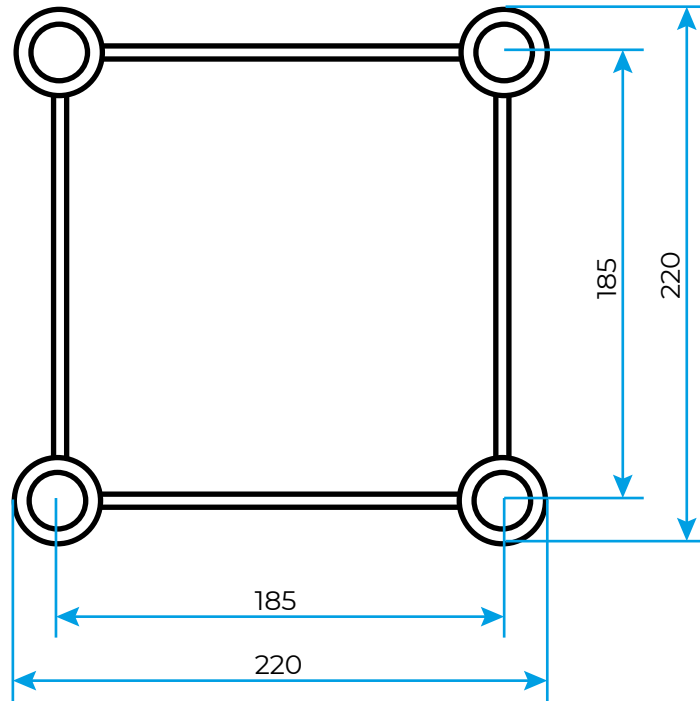

beamZ E24deco-box

PROFESSIONAL

Size in millimeters